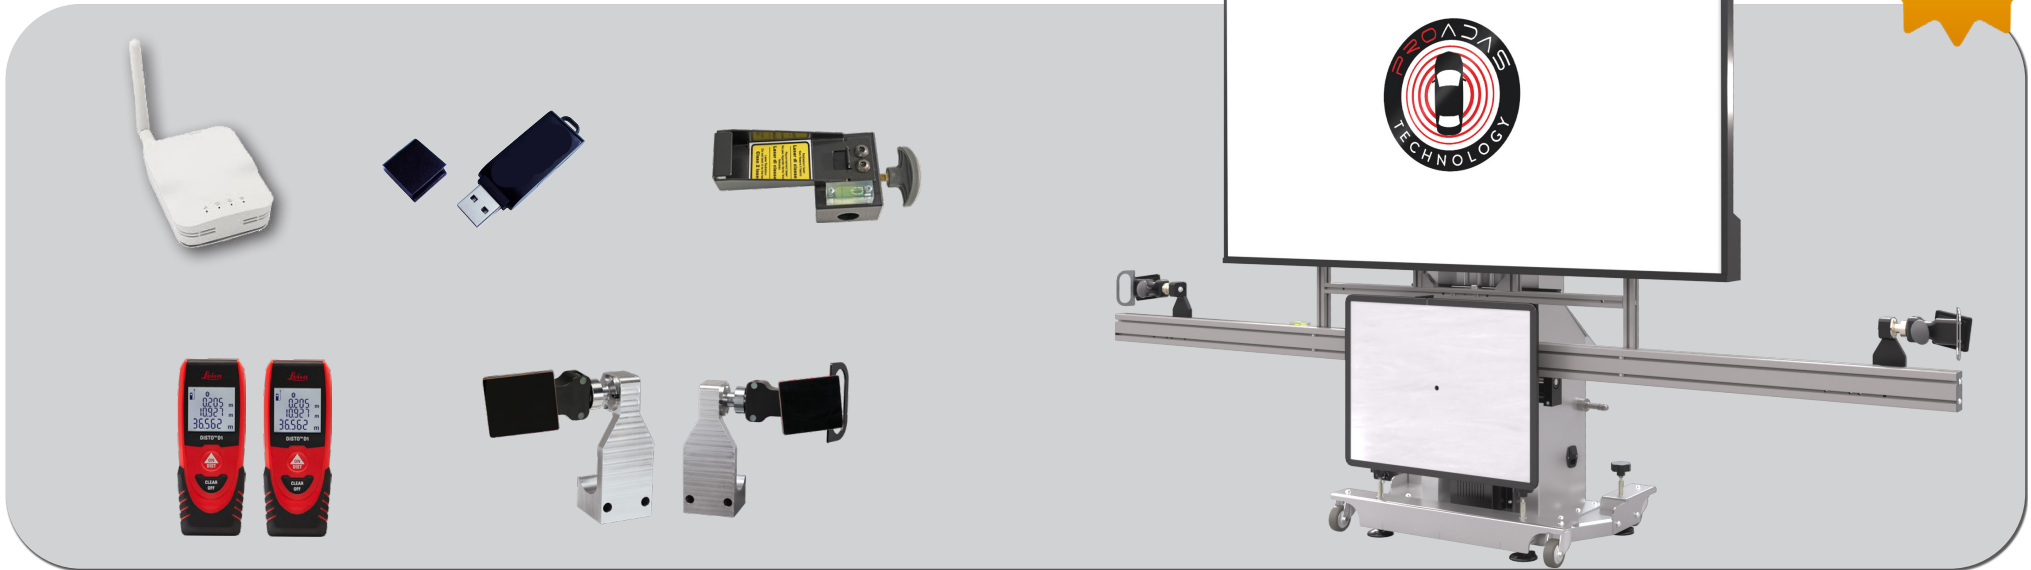

FRONT SENSORS CALIBRATION EQUIPMENT

PROADAS TS DIGITAL

CODE	ELECTRICAL SUPPLY	DESCRIPTION
0-62103401/00	110-230/1PH/50-60Hz	PROADAS TS DIGITAL The TS Digital kit is designed for customers having a NEXION CCD wheel aligner and is composed by : PROADAS SCE 910, Radar panel, HL. V.2 Kit, n. 2 BT laser pointers, Short radar bar kit with pins, Laser pointer support for bracket, 75" Monitor, Mini-PC for digital targets reproduction for the front camera, data exchange kit wheel aligners - PROADAS.
8-62100123	 	Functionality license PROADAS DIGITAL, 12 months subscription (compulsory)
8-62400012		Customization kit PROADAS TS DIGITAL (compulsory)

FRONT SENSORS CALIBRATION EQUIPMENT

PROADAS TS-3D DIGITAL

CODE	ELECTRICAL SUPPLY	DESCRIPTION	
0-62103501/00	110-230/1PH/50-60Hz	PROADAS TS-3D DIGITAL The TS-3D Digital kit is designed for customers having a NEXION new generation camera wheel aligner and is composed by : PROADAS SCE 910, Radar panel, n. 2 BT laser pointers, Laser pointer support for bracket, Long radar bar kit, 3D Target kit, 75" Monitor, Mini-PC for digital targets reproduction for the front camera, data exchange kit wheel aligner - PROADAS.	
8-62100123	 	Functionality license PROADAS DIGITAL, 12 months subscription (compulsory)	
8-62400013		Customization kit PROADAS TS-3D DIGITAL (compulsory)	

FRONT SENSORS CALIBRATION EQUIPMENT

PROADAS START DIGITAL

CODE	ELECTRICAL SUPPLY	DESCRIPTION
0-62103601/00	110-230/1PH/50-60Hz	PROADAS START DIGITAL The START kit is composed by : PROADAS SCE 910, Radar panel,n, 2 laser pointers, START alignment kit, Long radar bar kit, 75" Monitor, Mini-PC for digital targets reproduction for the front camera. Two (2) brackets are needed (not included as standard).
8-62100123	 	Functionality license PROADAS DIGITAL, 12 months subscription (compulsory)
8-62400014		Customization kit PROADAS START DIGITAL (compulsory)