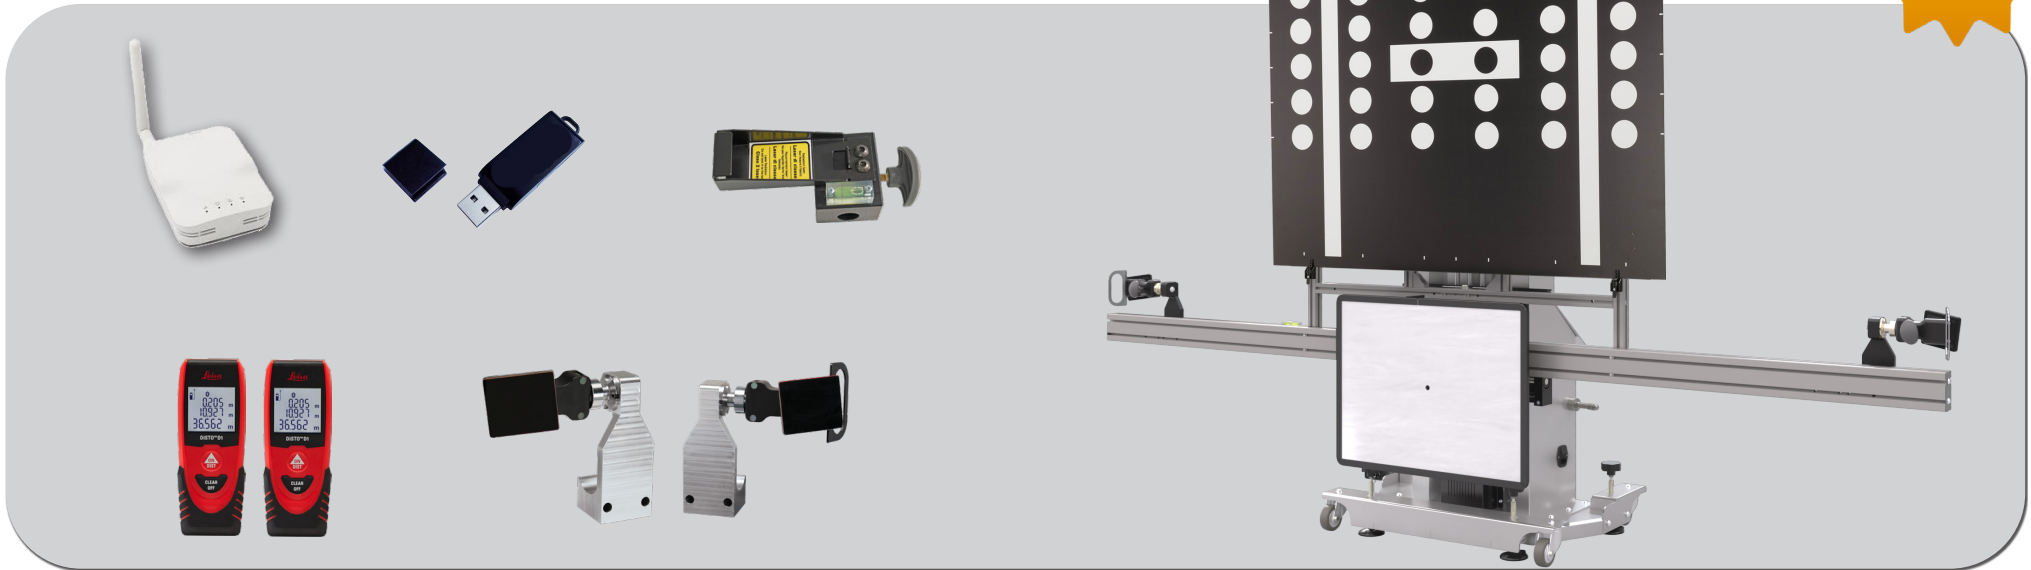

FRONT SENSORS CALIBRATION EQUIPMENT

PROADAS RS V1

CODE	ELECTRICAL SUPPLY	DESCRIPTION
0-62103701/00	110-230V/1PH/60-60HZ	PROADAS RS V1 The RS V1 kit is designed for customers not having a wheel aligner and is composed by: PROADAS SCE 910, Radar panel, Optical sensors adjustment kit, Laser pointer support for bracket, Steering lock, License for wheel alignment pre-check; Short bar kit. Four (4) brackets are needed, NOT INCLUDED AS STANDARD.
8-62100012	 	Functionality license, 12 months subscription (compulsory)
8-62400015		RS V1 customization kit (compulsory)

FRONT SENSORS CALIBRATION EQUIPMENT

PROADAS TS V1

CODE	ELECTRICAL SUPPLY	DESCRIPTION	
0-62103801/00	110-230V/1PH/60-60HZ	PROADAS TS V1 The TS V1 kit is designed for customers having a NEXION CCD wheel aligner and is composed by : PROADAS SCE 910, Radar panel, HL. V.2 Kit, Short radar bar kit with pins, Laser pointer support for bracket, data exchange kit wheel aligner - PROADAS.	
8-62100012	 	Functionality license, 12 months subscription (compulsory)	
8-62400016		TS V1 customization kit (compulsory)	

FRONT SENSORS CALIBRATION EQUIPMENT

PROADAS TS-3D V1

CODE	ELECTRICAL SUPPLY	DESCRIPTION	
0-62103901/00	110-230V/1PH/60-60HZ	PROADAS TS-3D V1 The TS-3D V1 kit is designed for customers having a NEXION new generation camera wheel aligner and is composed by : PROADAS SCE 910, Radar panel, n. 2 BT laser pointers, Laser pointer support for bracket, Long radar bar kit, 3D target kit, data exchange kit wheel aligner - PROADAS.	
8-62100012	 	Functionality license, 12 months subscription (compulsory)	
8-62400017		TS-3D V1 customization kit (compulsory)	