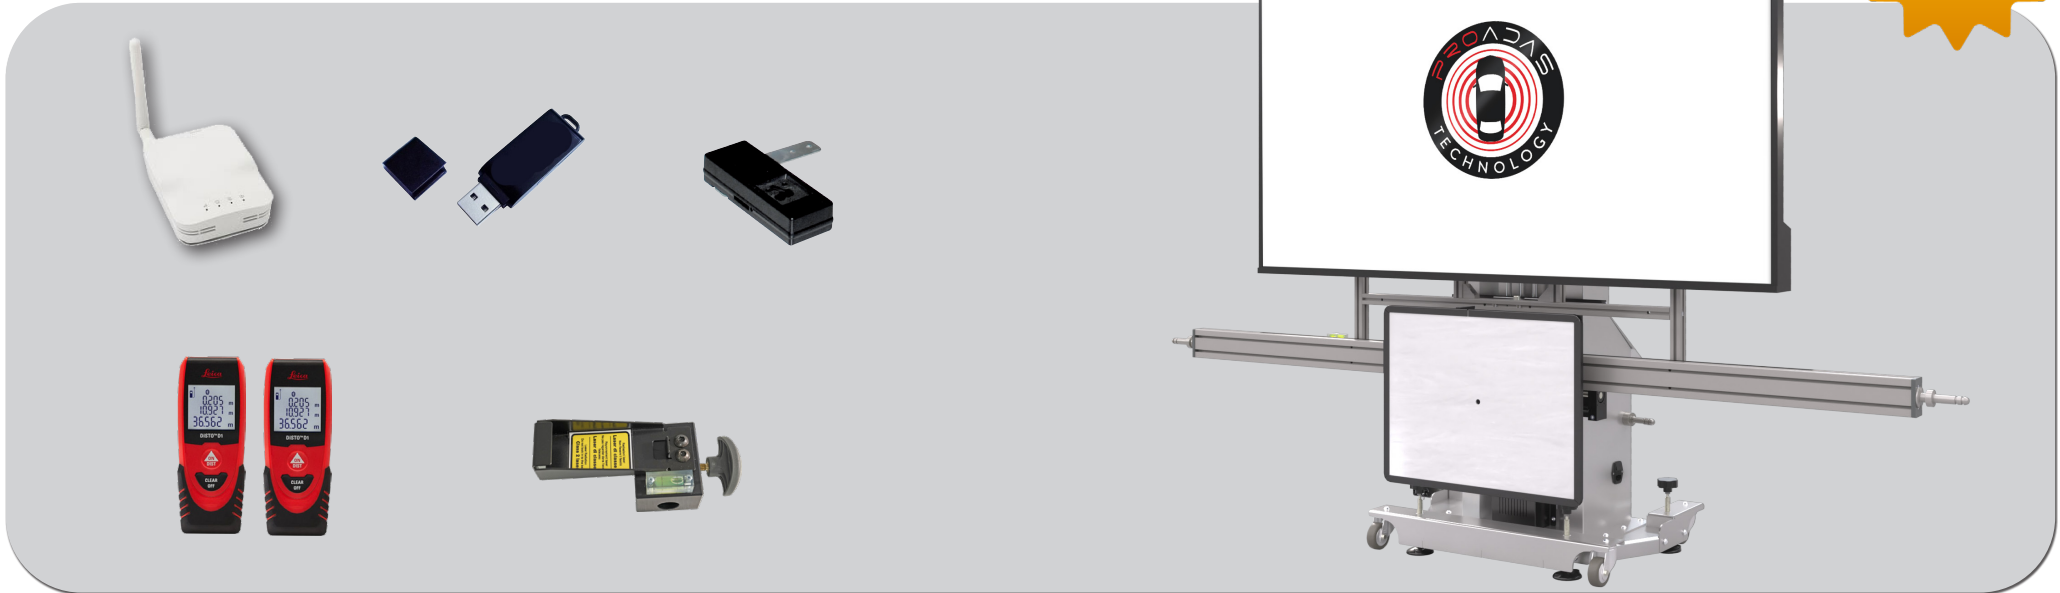

FRONT SENSORS CALIBRATION EQUIPMENT

PROADAS TS DIGITAL

CODE	ELECTRICAL SUPPLY	DESCRIPTION
0-62103401/00	110-230/1PH/50-60Hz	PROADAS TS DIGITAL The TS Digital kit is designed for customers having a NEXION CCD wheel aligner and is composed by : PROADAS SCE 910, Radar panel, HL. V.2 Kit, n. 2 BT laser pointers, Short radar bar kit with pins, Laser pointer support for bracket, 75" Monitor, Mini-PC for digital targets reproduction for the front camera, data exchange kit wheel aligners - PROADAS.
8-62100123		Functionality license PROADAS DIGITAL, 12 months subscription (compulsory)
8-62400012		Customization kit PROADAS TS DIGITAL (compulsory)