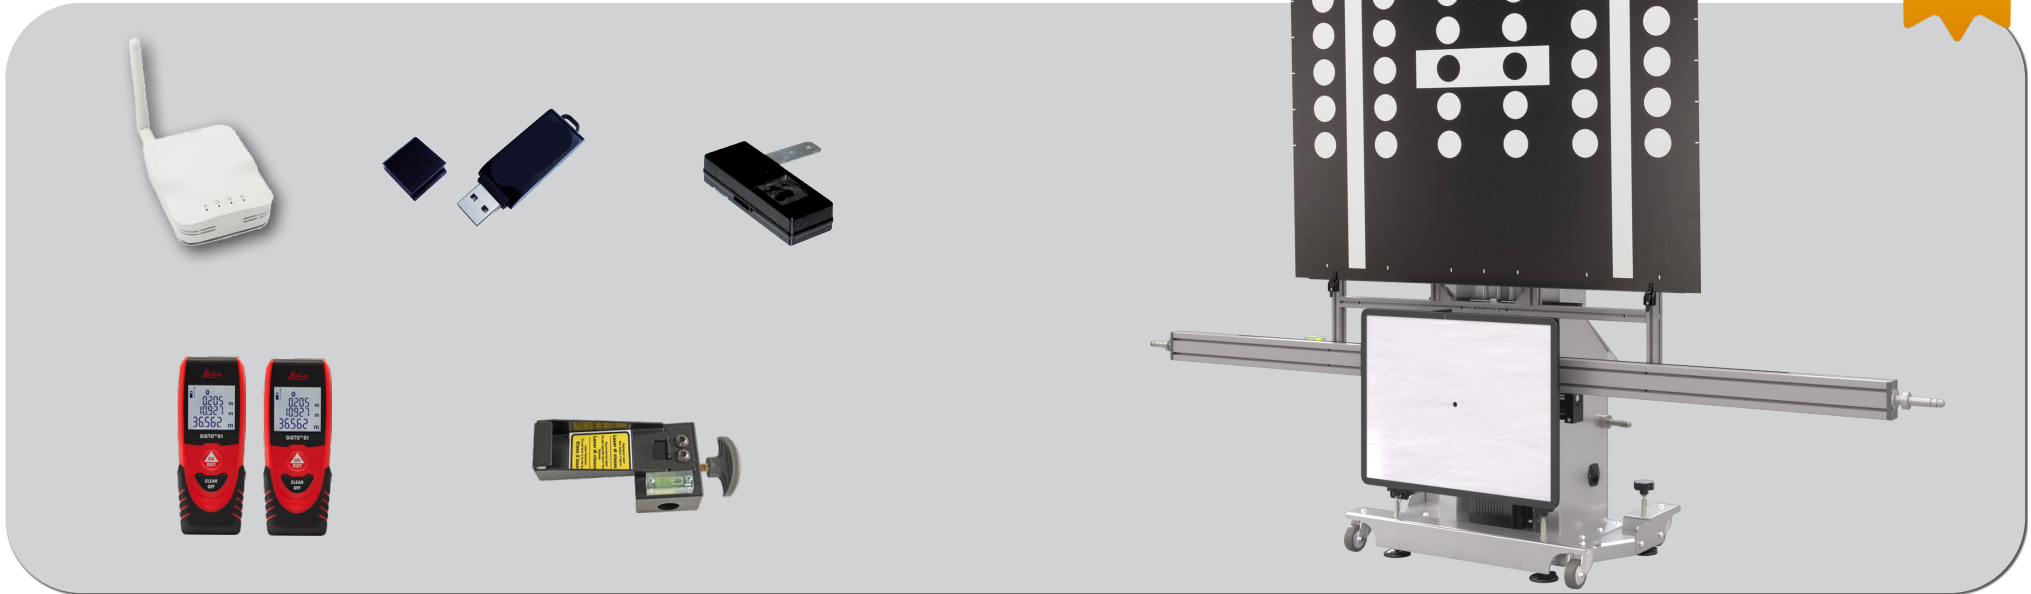

FRONT SENSORS CALIBRATION EQUIPMENT

PROADAS START DIGITAL

CODE	ELECTRICAL SUPPLY	DESCRIPTION
0-62103601/00	110-230/1PH/50-60Hz	PROADAS START DIGITAL The START kit is composed by : PROADAS SCE 910, Radar panel,n, 2 laser pointers, START alignment kit, Long radar bar kit, 75" Monitor, Mini-PC for digital targets reproduction for the front camera. Two (2) brackets are needed (not included as standard).
8-62100123	 	Functionality license PROADAS DIGITAL, 12 months subscription (compulsory)
8-62400014		Customization kit PROADAS START DIGITAL (compulsory)

FRONT SENSORS CALIBRATION EQUIPMENT

PROADAS RS V1

CODE	ELECTRICAL SUPPLY	DESCRIPTION
0-62103701/00	110-230V/1PH/60-60HZ	PROADAS RS V1 The RS V1 kit is designed for customers not having a wheel aligner and is composed by: PROADAS SCE 910, Radar panel, Optical sensors adjustment kit, Laser pointer support for bracket, Steering lock, License for wheel alignment pre-check; Short bar kit. Four (4) brackets are needed, NOT INCLUDED AS STANDARD.
8-62100012	 	Functionality license, 12 months subscription (compulsory)
8-62400015		RS V1 customization kit (compulsory)

FRONT SENSORS CALIBRATION EQUIPMENT

PROADAS TS V1

CODE	ELECTRICAL SUPPLY	DESCRIPTION	
0-62103801/00	110-230V/1PH/60-60HZ	PROADAS TS V1 The TS V1 kit is designed for customers having a NEXION CCD wheel aligner and is composed by : PROADAS SCE 910, Radar panel, HL. V.2 Kit, Short radar bar kit with pins, Laser pointer support for bracket, data exchange kit wheel aligner - PROADAS.	
8-62100012	 	Functionality license, 12 months subscription (compulsory)	
8-62400016		TS V1 customization kit (compulsory)	