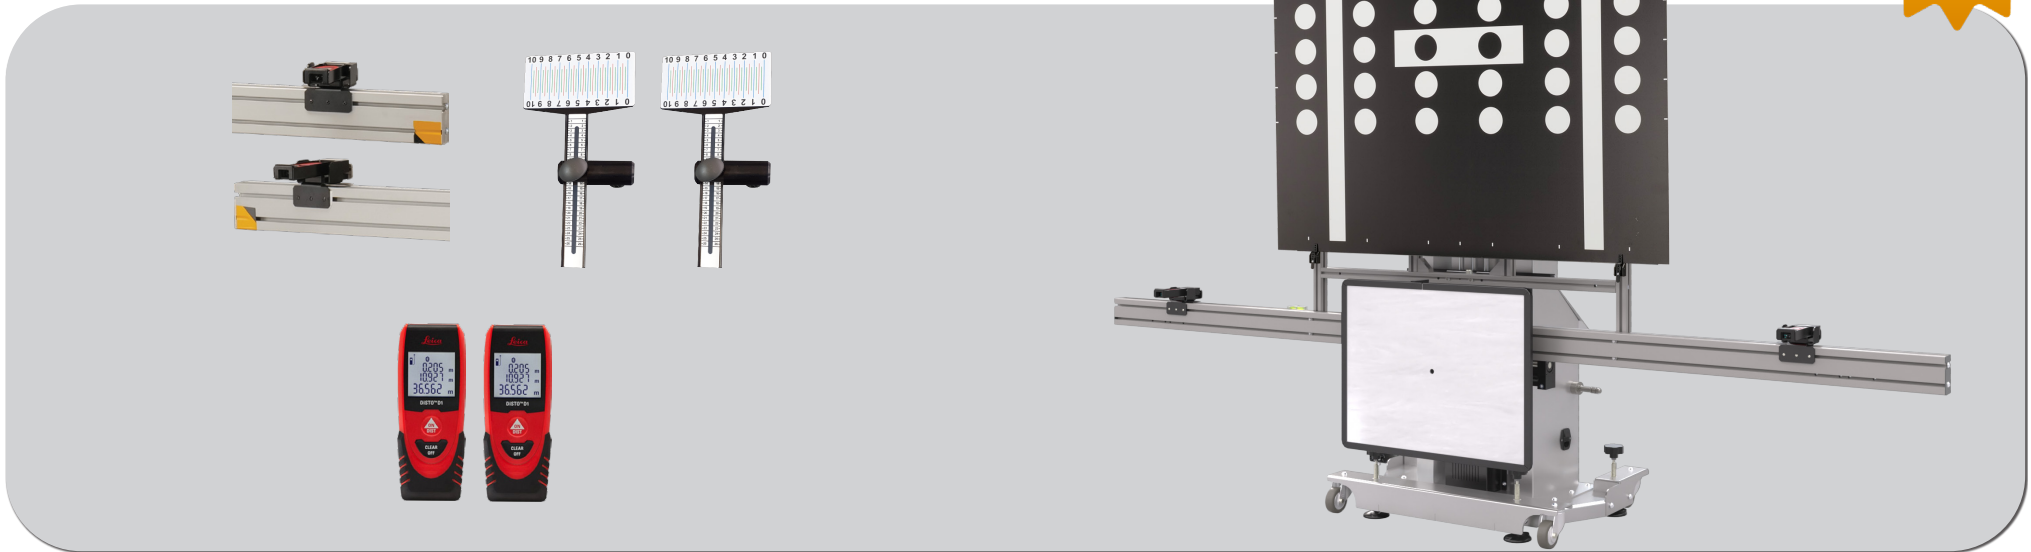

FRONT SENSORS CALIBRATION EQUIPMENT

PROADAS TS-3D V1

CODE	ELECTRICAL SUPPLY	DESCRIPTION	
0-62103901/00	110-230V/1PH/60-60HZ	PROADAS TS-3D V1 The TS-3D V1 kit is designed for customers having a NEXION new generation camera wheel aligner and is composed by : PROADAS SCE 910, Radar panel, n. 2 BT laser pointers, Laser pointer support for bracket, Long radar bar kit, 3D target kit, data exchange kit wheel aligner - PROADAS.	
8-62100012	 	Functionality license, 12 months subscription (compulsory)	
8-62400017		TS-3D V1 customization kit (compulsory)	

FRONT SENSORS CALIBRATION EQUIPMENT

PROADAS START V1

CODE	ELECTRICAL SUPPLY	DESCRIPTION	
0-62104001/00	110-230V/1PH/60-60HZ	PROADAS START V1 The START V1 kit is composed by : PROADAS SCE 910, Radar panel, START alignment kit, Long radar bar kit. Two (2) brackets are needed, NOT INCLUDED AS STANDARD	
8-62100012	 	Functionality license, 12 months subscription (compulsory)	
8-62400018		START V1 customization kit (compulsory)	